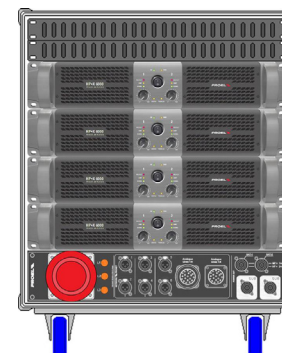

AX2010P systems

AXE1204HX

3-way Passive Advanced System
12 x passive array modules + 4 x passive sub-woofers

Qty	Product Code	Description
12	AX2010P	AXIOM 2x10" ARRAY UNIT PASSIVE 2-WAY
2	KPTAX2012P	AXIOM AX2010 FLYING-BAR
4	EDGESW218SP	AXIOM 2X18" SUBWOOFER UNIT PASSIVE
1	AXRACKM3	MASTER AMPLIFIER PACK 1xPC260 4xHPX6000
1	AXRACKS3	SLAVE AMPLIFIER PACK 4xHPX6000
1	USB2CAN	USB.CAN.CONVERTER
4	ESO2500LU15	SPEAKON 4 x 4 mm2 SPEAKER CABLE MT15
4	ESO2500LU5	SPEAKON 4 x 4 mm2 SPEAKER CABLE MT5
8	ESO2500LU1	SPEAKON 4 x 4 mm2 SPEAKER CABLE MT1
1	PR1920X	CROSSING CABLE FOR AXRACKM-AXRACKS INTERCONNECTION

CAT5/6

AXRACKS3