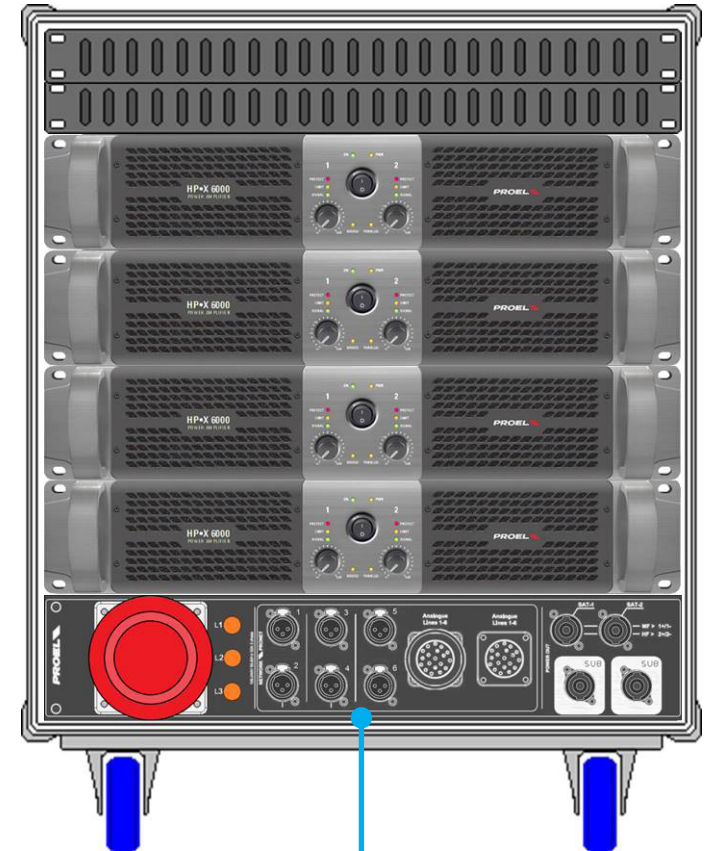

# AX2010P systems

**AXRACKM3**  
Master Amp Pack  
Left Side Cabling

**AXRACKS3**  
Slave Amp Pack  
Right Side Cabling

PC260

HPX6000

HPX6000

HPX6000

HPX6000

MDISTRO03

HPX6000

HPX6000

HPX6000

HPX6000

SDISTRO03

- Mains AC Power - 5 pole 32A Plug
- Analogue Line-In on 2 x XLR Female XLR
- Digital Audio AES/EBU Input
- Analogue 6ch. Line Out 19 pole Male Socket
- Power Audio Out, 4 Speakon (SAT1, SAT2, SUB1, SUB2)

- Mains three phase AC Power - 5 pole 32A Plug
- Analogue 6ch. Line In on 19 pole Female Plug
- Analogue 6ch. Linked on 6 x Female XLR
- Analogue 6ch. Line Out 19 pole Male Socket
- Power Audio Out, 4 Speakon (SAT1, SAT2, SUB1, SUB2)