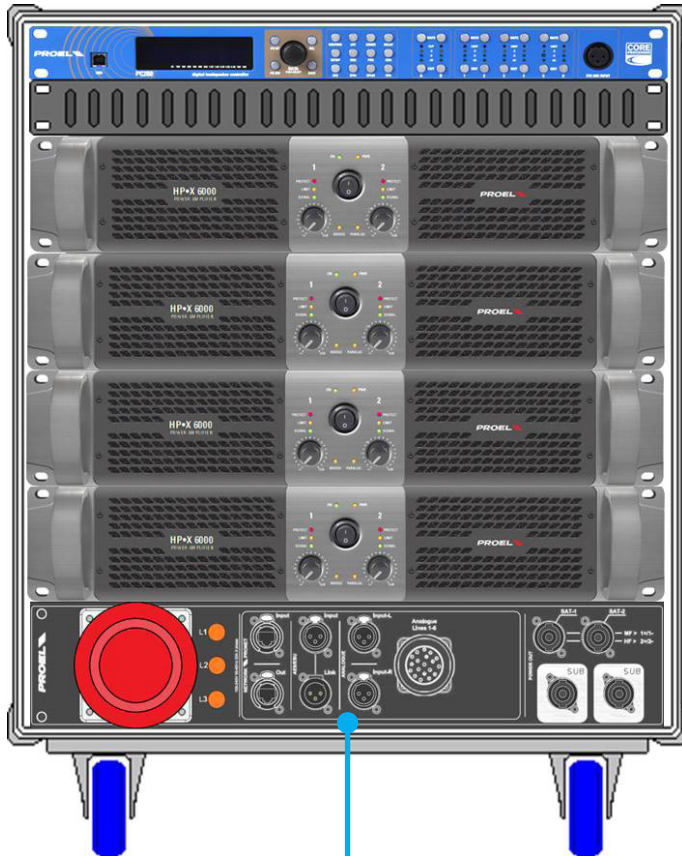

AX2010P systems

AXRACKM3
Master Amp Pack
Left Side Cabling

PC260

HPX6000

HPX6000

HPX6000

HPX6000

MDISTRO03