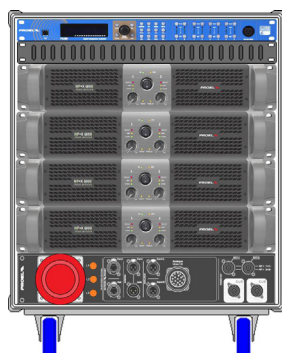

AXRACKM3

CAT5/6