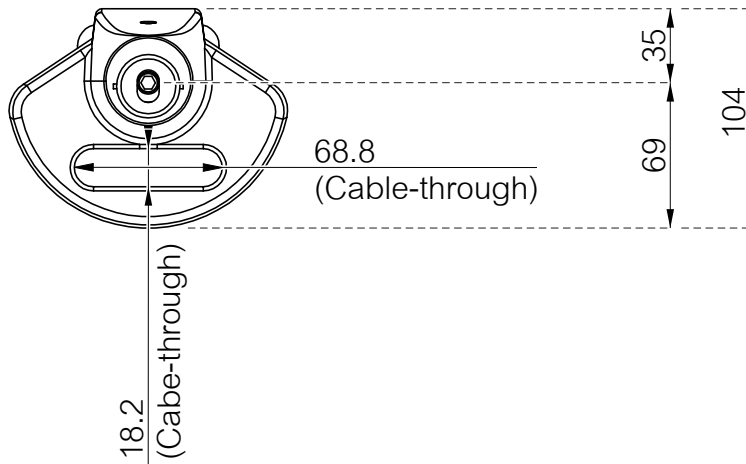

- 438-EA101-1
- 438-EA101-1W
- 438-EA101-1B

Slim table Clamp STOCKHOLM

Top view

Front view

Side view

Bottom view