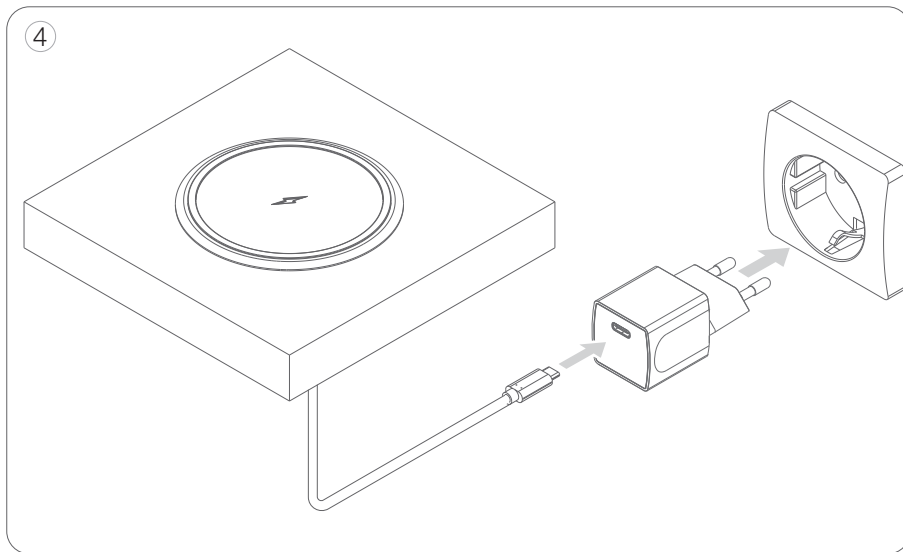

User Manual

User manual

Powerdot - Wireless charger
Powerdot - Sans fil chargeur
Powerdot - Kabellos Ladegerät

935-PW79
935-PW79W

EN

Before installation, all measurements and conditions must be verified on site.
Neither KONDATOR nor any of its distributors can be held liable for product malfunction or other defects as a result of improper installation.