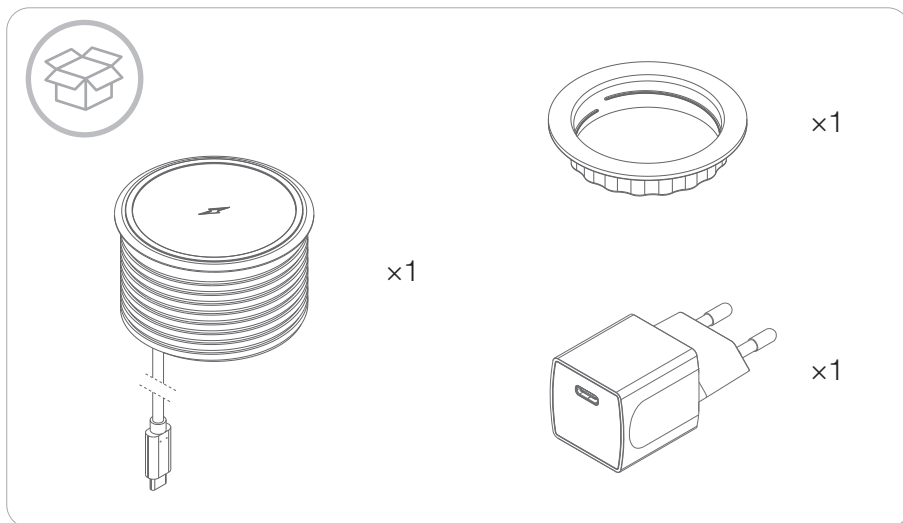

User Manual

FR

Avant l'installation, toutes les dimensions et conditions doivent être vérifiées sur place. Ni KONDATOR ni ses partenaires commerciaux ne peuvent être tenus responsables des défauts du produit ou d'autres défauts pouvant être attribués à une mauvaise installation.