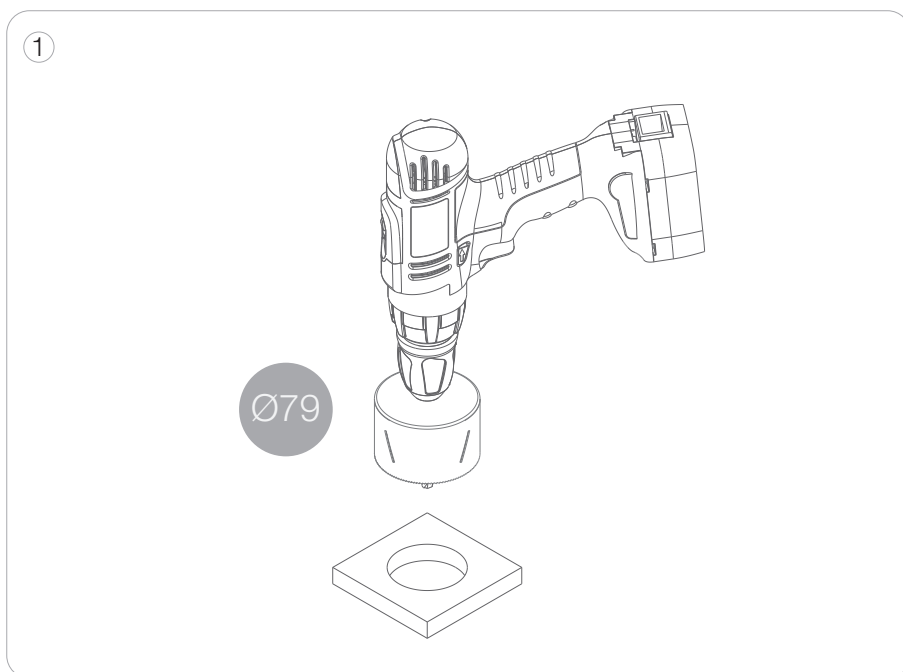

User Manual

FR

Avant l'installation, toutes les dimensions et conditions doivent être vérifiées sur place. Ni KONDATOR ni ses partenaires commerciaux ne peuvent être tenus responsables des défauts du produit ou d'autres défauts pouvant être attribués à une mauvaise installation.