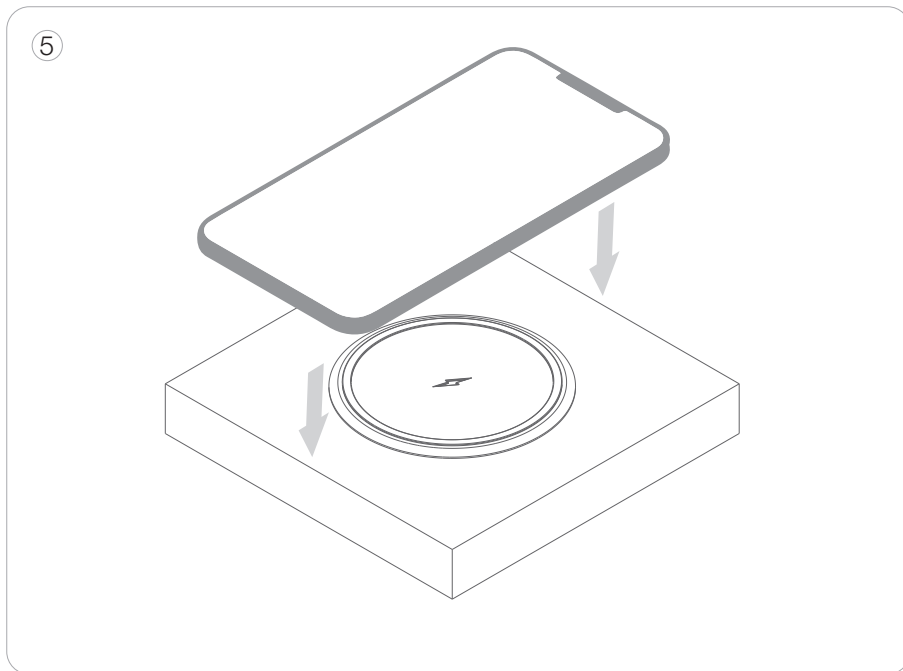

User Manual

User manual

Powerdot - Wireless charger
Powerdot - Sans fil chargeur
Powerdot - Kabellos Ladegerät

935-PW79
935-PW79W

EN

Before installation, all measurements and conditions must be verified on site.
Neither KONDATOR nor any of its distributors can be held liable for product malfunction or other defects as a result of improper installation.