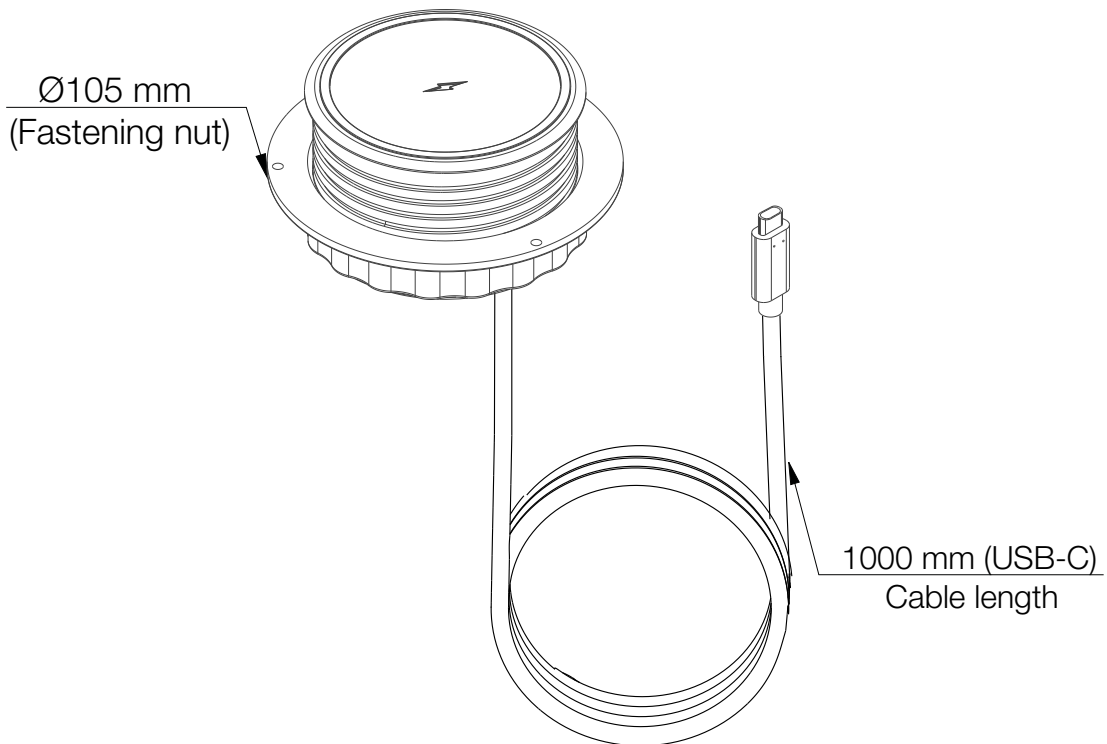

□ 935-PW79W

■ 935-PW79

Powerdot Wireless Charger 79mm

Side View (Grommet)

Top View (Grommet)

Maximum table thickness:
Recommended hole cut:

30 mm
Ø79 mm

Revised
220707