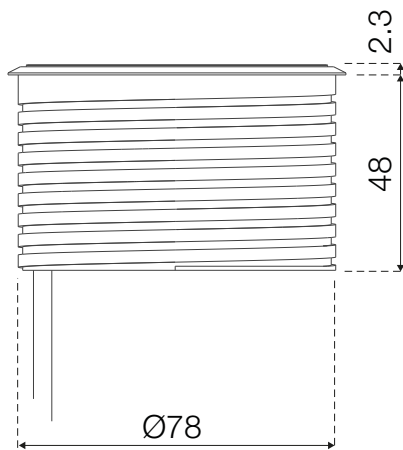

□ 935-PW79W

■ 935-PW79

Powerdot Wireless Charger 79mm

Side View (Grommet)

Top View (Grommet)

Maximum table thickness:
Recommended hole cut:

30 mm
Ø79 mm

Revised
220707