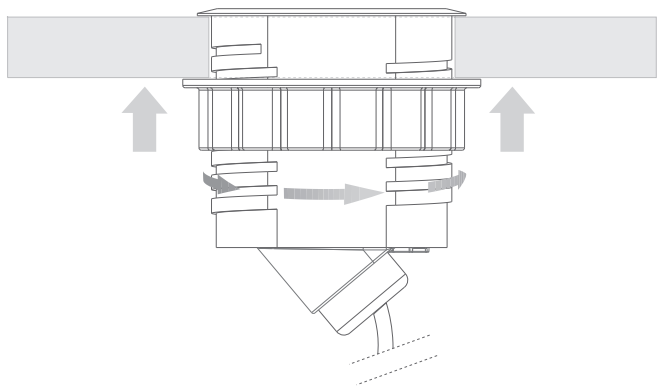

User Manual

③

④

User manual

Powerdot Mini

1 Prise, Français

1 Steckdose, Französisch

1 Power outlet, French

935-PM50-FR-GST

935-PM50W-FR-GST

GENERAL NOTES

Before installation, all measurements and conditions must be verified on site.

Neither KONDATOR nor any of its distributors can be held liable for product malfunction or other defects as a result of improper installation.