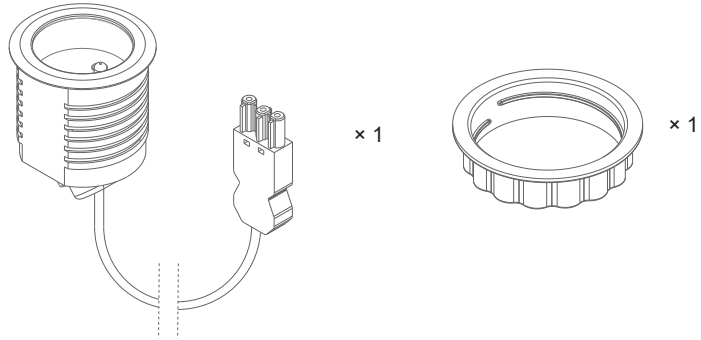

User Manual

1A

Ø51