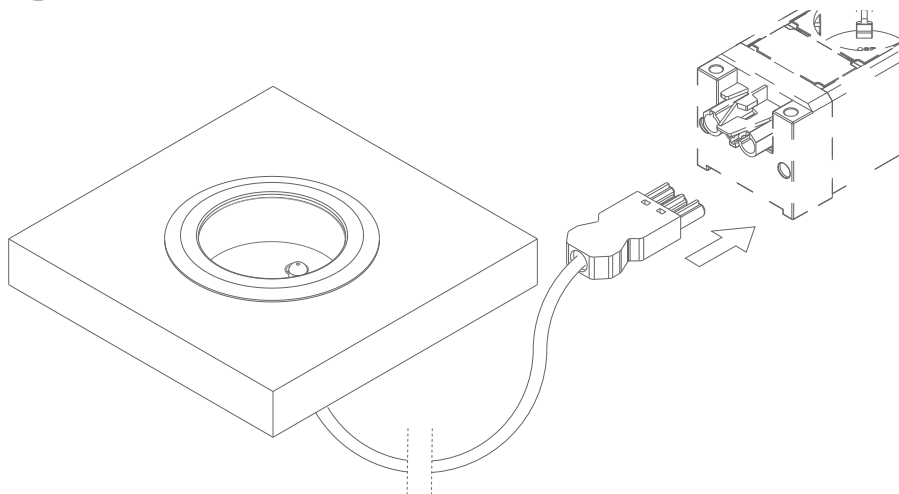

User Manual

③

④

User manual

Powerdot Mini

1 Prise, Français

1 Steckdose, Französisch

1 Power outlet, French

935-PM50-FR-GST

935-PM50W-FR-GST

GENERAL NOTES

Before installation, all measurements and conditions must be verified on site.

Neither KONDATOR nor any of its distributors can be held liable for product malfunction or other defects as a result of improper installation.