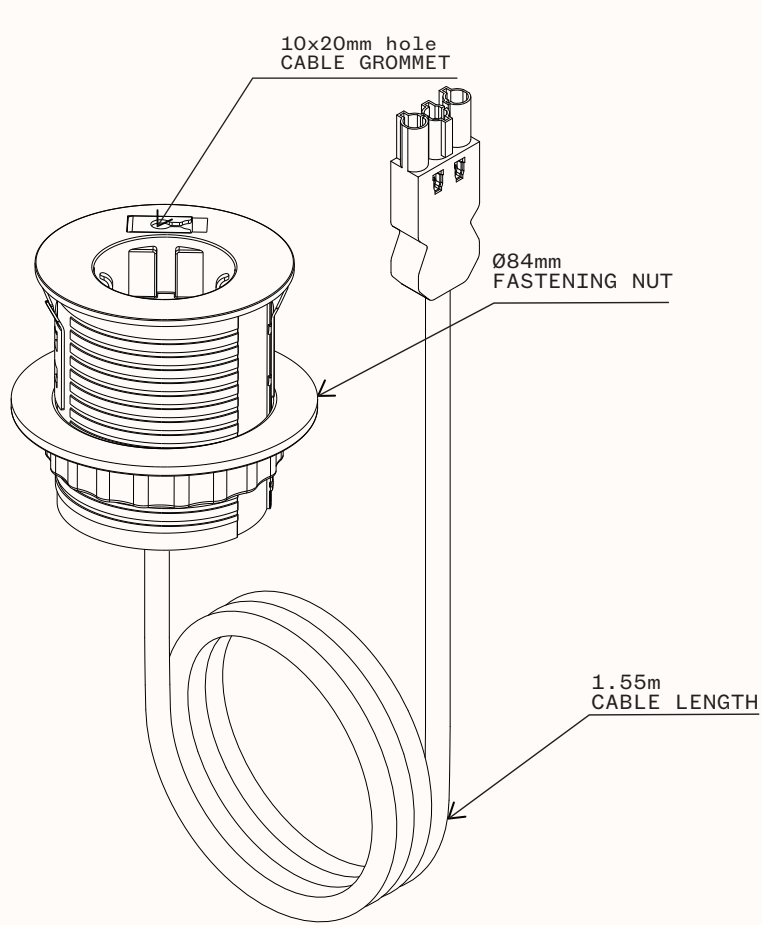

POWERDOT COMPACT⁶⁰

Dimensions

See user manual for assembly instructions.

POWERDOT COMPACT⁶⁰

1 SOCKET TYPE F, 1 CABLE GROMMET, GST-18i3, BLACK/WHITE

ART. NO

9356056009 BLACK
9356056001 WHITE

Technical data

INTERFACE	1 SOCKET TYPE F, 1 CABLE GROMMET, GST-18i3
RATED VOLTAGE	250V
RATED CURRENT	16A
OUTPUT W MAX	3500W (TYPE F SOCKET)
CABLE & CONNECTOR	3x1,5mm ² , 1,55m, (GST-18i3 MALE CONNECTOR)
MATERIAL	POLYAMID
FINISH	MATTE
PROTECTION CLASS	IP20
INSTALLATION HOLE SIZE	Ø60mm
HEIGHT	82mm
DIAMETER TOP	Ø71mm
MAX TABLE THICKNESS	52mm
CERTIFICATIONS	CE, RoHS COMPLIANT

Read before installation and usage

Do not cover

Electrical products may only be daisy-chained if integrated into a fixed installation. Normal power sockets may not be used for the connection to further socket rails.