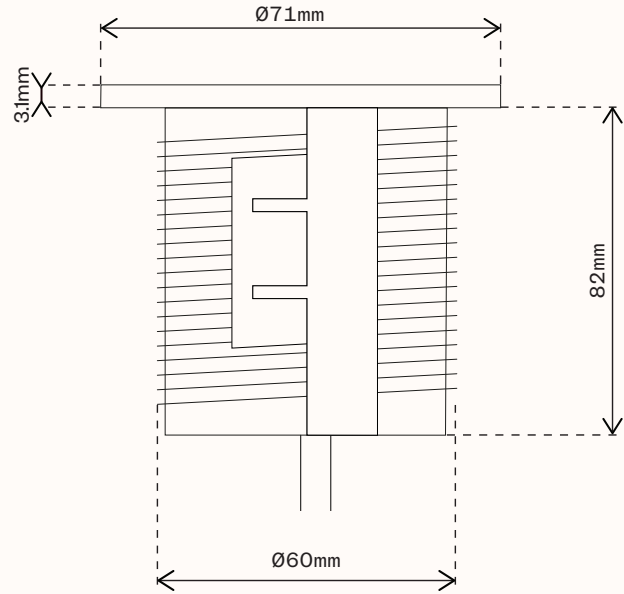

POWERDOT COMPACT⁶⁰

Dimensions

See user manual for assembly instructions.

POWERDOT COMPACT⁶⁰

1 SOCKET TYPE F, 1 CABLE GROMMET, GST-18i3, BLACK/WHITE

ART. NO

9356056009 BLACK
9356056001 WHITE

Technical data

INTERFACE	1 SOCKET TYPE F, 1 CABLE GROMMET, GST-18i3
RATED VOLTAGE	250V
RATED CURRENT	16A
OUTPUT W MAX	3500W (TYPE F SOCKET)
CABLE & CONNECTOR	3x1,5mm ² , 1,55m, (GST-18i3 MALE CONNECTOR)
MATERIAL	POLYAMID
FINISH	MATTE
PROTECTION CLASS	IP20
INSTALLATION HOLE SIZE	Ø60mm
HEIGHT	82mm
DIAMETER TOP	Ø71mm
MAX TABLE THICKNESS	52mm
CERTIFICATIONS	CE, RoHS COMPLIANT