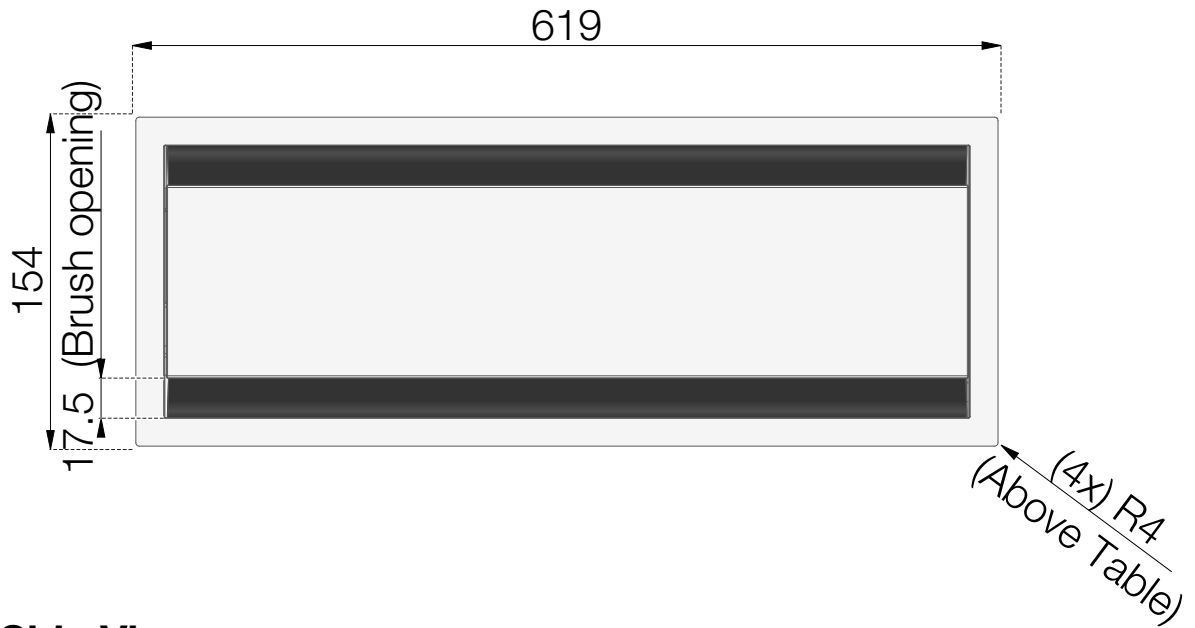

□ 935-TC608W

■ 935-TC608B

Axessline Duo III 60

Top view (Above Table)

Side View

Bottom View (Below Table)