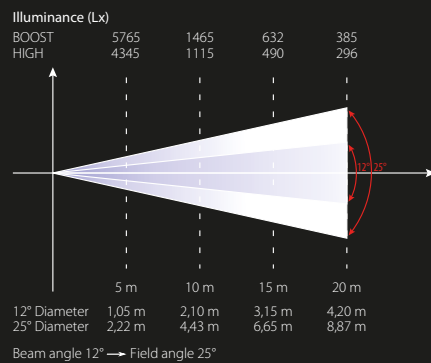

BATTERY POWERED PHOTOMETRIC DIAGRAMS

RED ILLUMINANCE DIAGRAM - Lens 12°/25°

GREEN ILLUMINANCE DIAGRAM - Lens 12°/25°

BLUE ILLUMINANCE DIAGRAM - Lens 12°/25°

WHITE ILLUMINANCE DIAGRAM - Lens 12°/25°

FULL ON ILLUMINANCE DIAGRAM - Lens 12°/25°