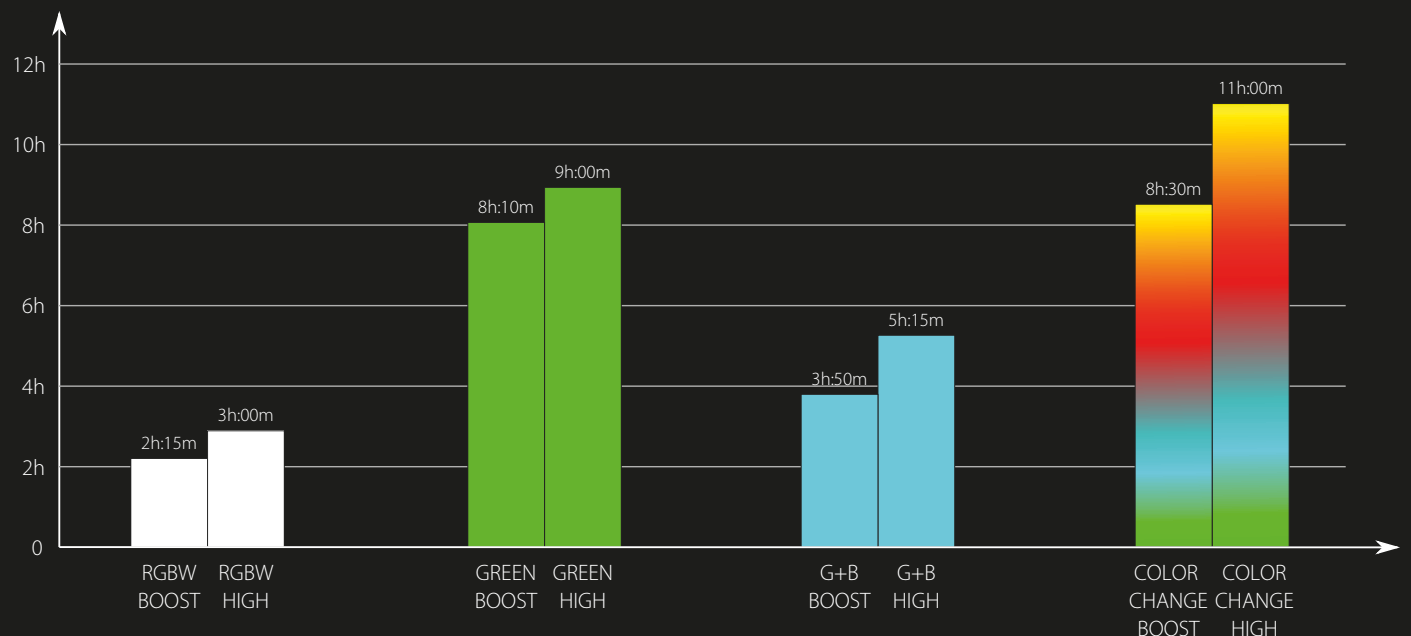

BATTERY POWERED PHOTOMETRIC DIAGRAMS

RED ILLUMINANCE DIAGRAM - Lens 12°/25°

GREEN ILLUMINANCE DIAGRAM - Lens 12°/25°

BLUE ILLUMINANCE DIAGRAM - Lens 12°/25°

WHITE ILLUMINANCE DIAGRAM - Lens 12°/25°

FULL ON ILLUMINANCE DIAGRAM - Lens 12°/25°

RUNTIME BATTERY

Il grafico rappresenta la durata della batteria in relazione all'utilizzo delle combinazioni dei colori con il maggiore assorbimento (Full Power - Green - Green+Blue - Cambia colore).

This diagram shows the battery life in relation to the use of color combinations with the highest power consumption (Full Power - Green - Green+Blue - Color change).