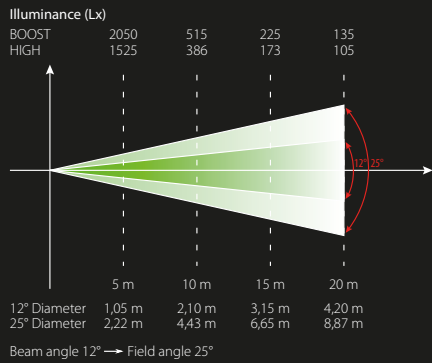

BATTERY POWERED PHOTOMETRIC DIAGRAMS

RED ILLUMINANCE DIAGRAM - Lens 12°/25°

GREEN ILLUMINANCE DIAGRAM - Lens 12°/25°

BLUE ILLUMINANCE DIAGRAM - Lens 12°/25°

WHITE ILLUMINANCE DIAGRAM - Lens 12°/25°

FULL ON ILLUMINANCE DIAGRAM - Lens 12°/25°