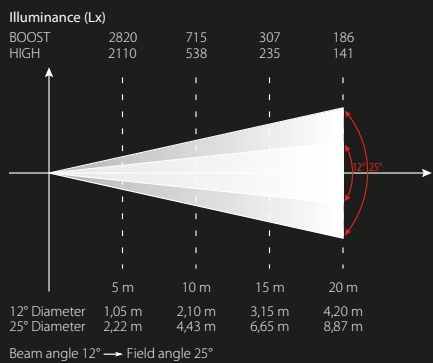

BATTERY POWERED PHOTOMETRIC DIAGRAMS

RED ILLUMINANCE DIAGRAM - Lens 12°/25°

GREEN ILLUMINANCE DIAGRAM - Lens 12°/25°

BLUE ILLUMINANCE DIAGRAM - Lens 12°/25°

WHITE ILLUMINANCE DIAGRAM - Lens 12°/25°

FULL ON ILLUMINANCE DIAGRAM - Lens 12°/25°