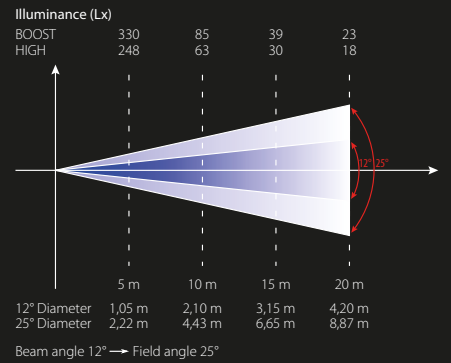

BATTERY POWERED PHOTOMETRIC DIAGRAMS

RED ILLUMINANCE DIAGRAM - Lens 12°/25°

GREEN ILLUMINANCE DIAGRAM - Lens 12°/25°

BLUE ILLUMINANCE DIAGRAM - Lens 12°/25°

WHITE ILLUMINANCE DIAGRAM - Lens 12°/25°

FULL ON ILLUMINANCE DIAGRAM - Lens 12°/25°