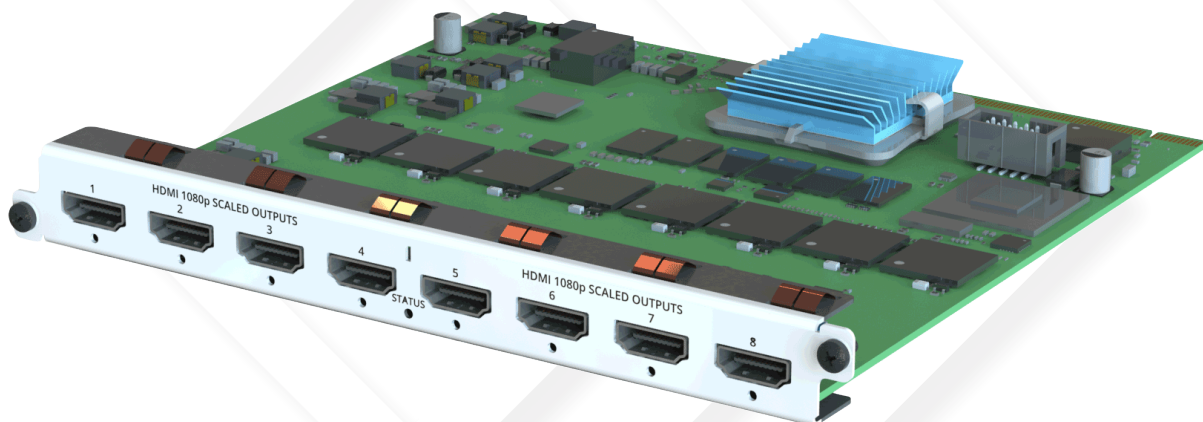

1080 Output Module for CORIOmaster²

8x HDMI Output

OVERVIEW

Supports resolutions up to Full HD 1080P/60, 1920x1080/60p.

KEY FEATURES

- ◆ 8x HDMI 1.4 Outputs
- ◆ HDCP 2.2

Designed For

| | |
|------------------------|--|
| CM2-547 - CORIOmaster2 | Module installs in to any of the 7x output slots |
|------------------------|--|

Max Installable

| | |
|------------------------|---|
| CM2-547 - CORIOmaster2 | 7 |
|------------------------|---|

Constraints

| | |
|-----|--|
| Yes | Can be installed mixed with other types of output module but has to be installed in groups of 3 modules in output groups A or B or alone in group C. Modules can be other types or bonding modules. All outputs from one group of modules have to be on the same canvas. |
|-----|--|