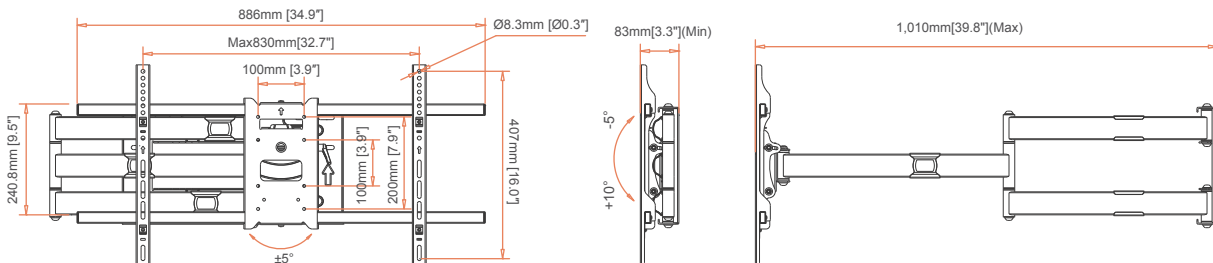

Model

iMount AM70

100x100~800x400

32" - 70"

-5° ~ +10°

Turn 180°

Distance from the wall
83-1,010MM

MAX LOAD