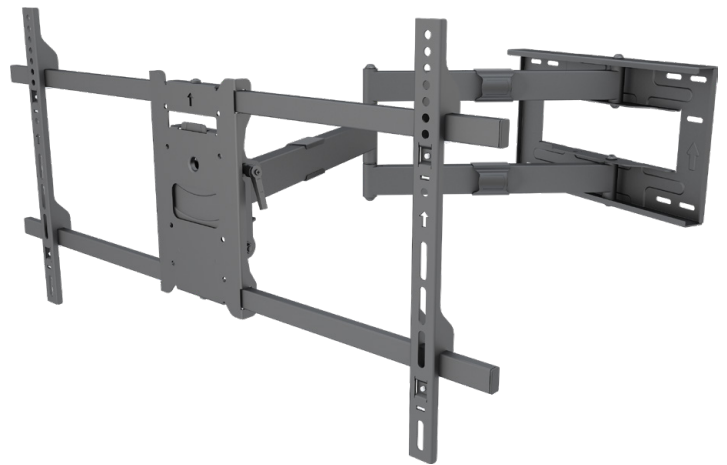

# iMount AM

Articulating Mount w/ Swivel Long Extension Arm  
 Model: iMount AM70

## iMount AM70

Super Long Extension Arm Swivel Wall Mount Tilt TV Bracket With 35kg Max Load

### SPECIFICATION

Recommended screen size	32" - 70"
Max load	35kg(77lbs)
Tilt	-5°~+10°
VESA® standard	100x100 100x200 200x100 200x200 400x200 300x200 300x300 400x300 400x400 600x400 800x400
Distance from the wall	83-1,010mm
Colour	Black
Weight	14kg/pcs
Box dimensions	918x335x110mm/1pcs
Warranty	5 years

### FEATURES

- ① 5 years warranty
- ② Built-in cable management
- ③ Heavy Duty holds up to 35 Kg
- ④ Made for extra large screens up to 70"

Model

iMount AM70

100x100~800x400

32" - 70"

-5° ~ +10°

Turn 180°