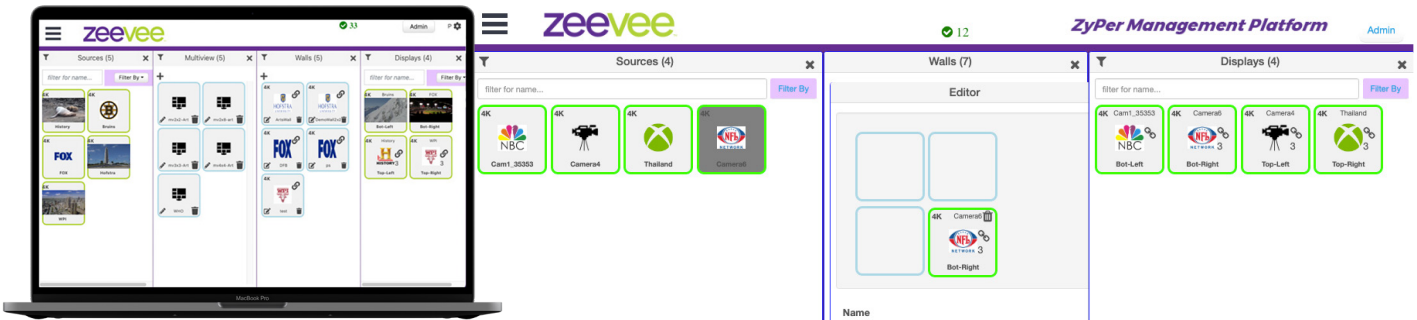

USB  
Ports

Video  
Network  
Port

VGA Video  
Port

## What's in the box?

- ZyPer4K Management Platform (MP) Enterprise Appliance 24 Licenses
- Power Cable

# ZyPer Management Platform

**zeevee**  
AV Over IP Made Easy

Product Number: Z4KMPRACK24

## ZyPer MultiCodec Management Platform Interface

Create and Manage Multiviews with up to 19 Sources

Create and Manage Video Walls with up to 225 Displays

Configure Presets and Schedule them up to a year in advance